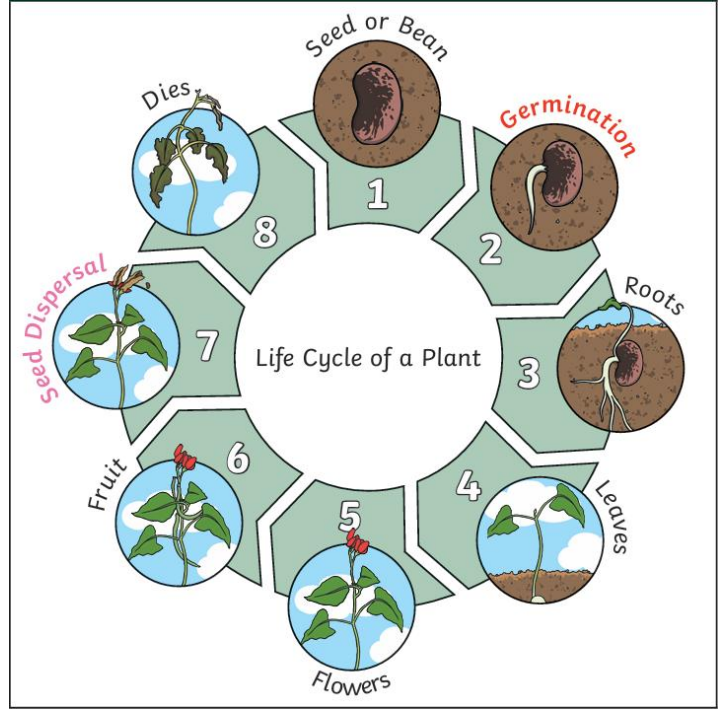

Year 1 & 2 Science - Plants

Some plants grow best in full sun.

Some plants grow best in the shade.

Some plants need lots of water.

Some plants don't need much water.

Plants can grow from seeds or bulbs.

Seeds and bulbs germinate and grow into seedlings.

Seedlings then grow into mature plants.

germination

shoot

seed dispersal

sunlight

water

temperature

seed

bulb

nutrition

What does a plant need to grow and stay healthy?

Parts of a Plant

Year 1 & 2- What is it like to live by the coast?

Map of the UK

Physical Features

Human Features